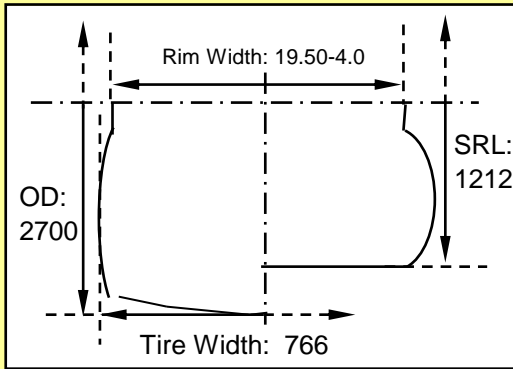

**Technical Data :**

<b>27.00R49</b>
<b>RM-4A+</b>

GENERIC DRAWING, ASK GOODYEAR FOR CAD FORMATS

<b>Tire Size- Goodyear</b>	<b>27.00R49</b>		
<b>Loaded Index / Speed Symbol</b>	<b>TL **</b>		
<b>Tread Pattern</b>	<b>RM-4A+</b>		
<b>Industrial Code</b>	<b>E- 4+</b>		
<b>Rims</b>	<b>19.50-4.0</b>		
<b>Tire Section Width (mm)</b>	<b>766</b>		
<b>Tire Outer Diameter (mm)</b>	<b>2,700</b>		
<b>Loaded Static Radius (mm)</b>	<b>1,212</b>		
<b>Rolling Circumference (mm)</b>	<b>8,138</b>		
<b>Tread Depth (mm)</b>	<b>75</b>		
<b>Gross contact area (cm2)</b>	<b>4,761</b>		
<b>Tire Volume (l)</b>	<b>1,987</b>		
<b>Tkph</b>	<b>2SL</b>	<b>3SL</b>	<b>6H</b>
	<b>600</b>	<b>530</b>	<b>360</b>

Load Capacity per Tire (kg) in Off the Road Haulage Service							
Speed km/h	Inflation Pressure (bar)						
	5.50	5.75	6.00	6.25	6.50	6.75	7.00
65	19,712	20,240	20,768	22,000	22,660	23,320	23,980
55	21,952	22,540	23,128	24,500	25,235	25,970	26,705
50	22,400	23,000	23,600	25,000	25,750	26,500	27,250
40	23,072	23,690	24,308	25,750	26,523	27,295	28,068
30	23,744	24,380	25,016	26,500	27,295	28,090	28,885
20	24,640	25,300	25,960	27,500	28,325	29,150	29,975
15	25,088	25,760	26,432	28,000	28,840	29,680	30,520