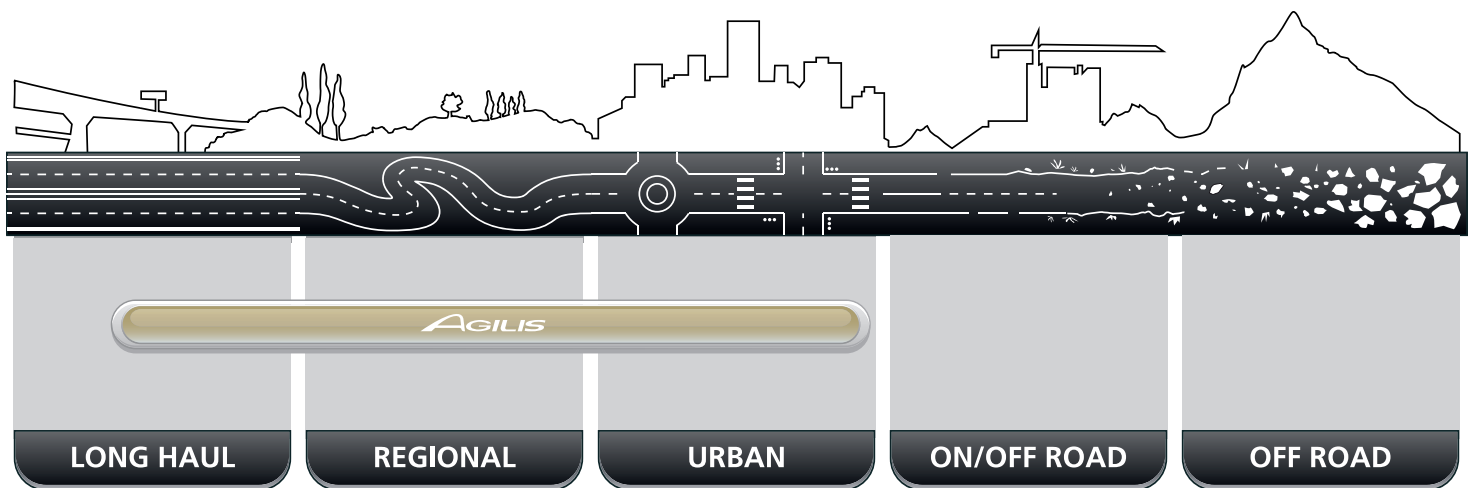

"Transport with peace of mind"

- Reliability

- MICHELIN truck casing with crown and sidewall protections
- Cool running tread compound to minimise overheating
- New sidewall design to have greater resistance to aggressions

SECURITY

"Transport safely"

- Excellent grip

- 3D Sipes interlock in the tread blocks for excellent rigidity and grip on all road surfaces to the last millimetre

For more information please visit www.michelintransport.co.za