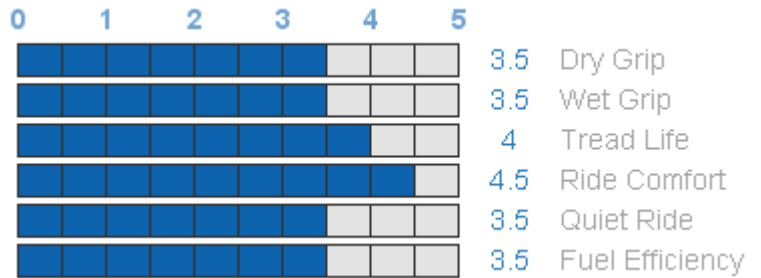

PROXES C100 +

PERFORMANCE RATING

Developed with Toyo's advanced tyre technology, the **Proxes C100 plus** is an asymmetrical car tyre providing exceptional ride comfort, low noise and higher mileage. The Proxes C100 plus is available in a wide range of sizes to suit many popular modern vehicles including Toyota Corolla, Mazda 3, Hyundai i30, Holden Commodore, Toyota Camry and Aurion.

FEATURES

New wear-resistant silica tread compound

Optimised pattern arrangement with variable pitch pattern

New casing design

"Silent Wall" serrations on walls of main circumferential grooves

Asymmetric tread design with four main circumferential grooves

Produced with Toyo's A.T.O.M production system

BENEFITS

Long tread life, high levels of traction on wet roads & low rolling resistance

Minimised tread pattern noise & resistance to aquaplaning

Provides exceptional ride comfort without sacrificing cornering grip.

Minimised tread pattern noise (high pitch).

Balanced dry and wet weather performance and aquaplaning resistance.

Exceptional uniformity for user comfort and easy installation.